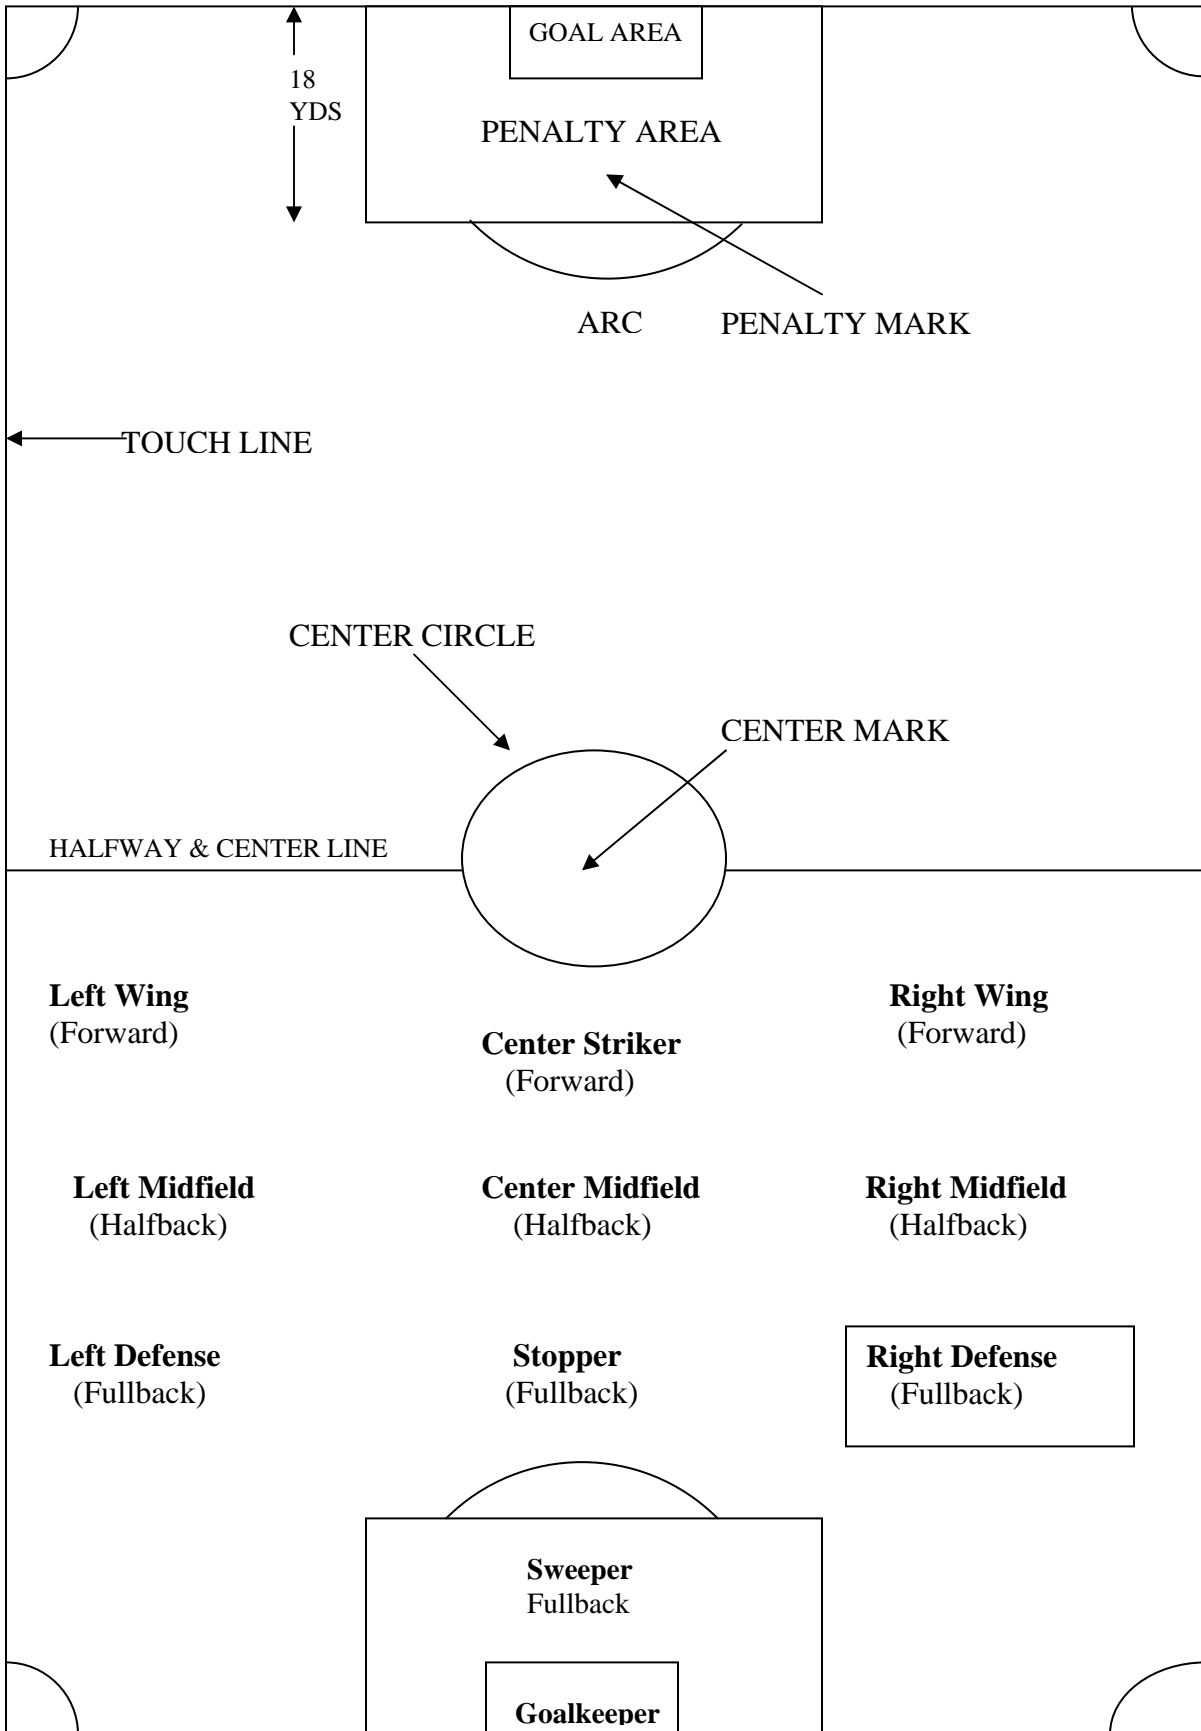

SOCCER FIELD AND POSITIONS

CORNER AREA

100
to
130
yds.

50 to 100 yds.